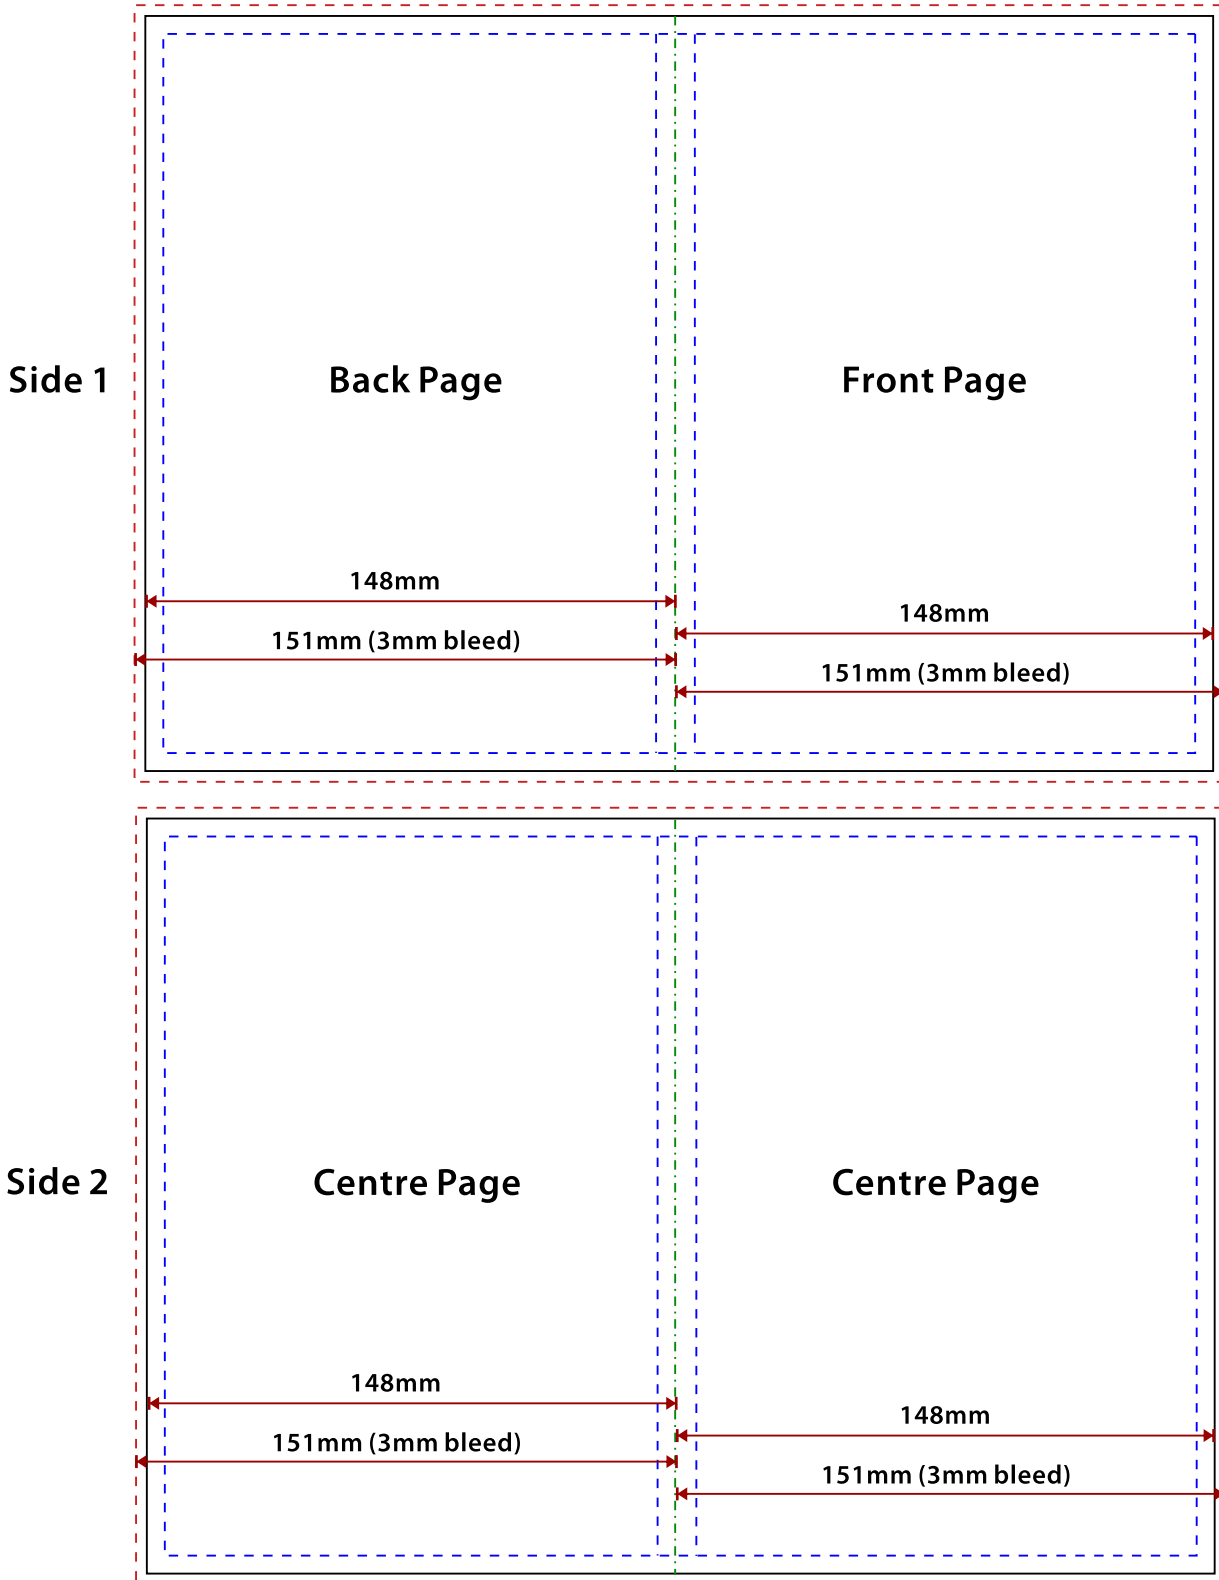

This is a 2 page document Artwork layout guide on the next page

When sending files to print we require your artwork to include a 3mm bleed on each edge of the document.

Bleed refers to the extension of any blocks or graphics or colour that you want to run right up to the edge of the cutline.

Without bleed you can sometimes end up with a white border around your artwork when trimmed, where you haven't carried your design far enough into the bleed area.

You must ensure that you don't leave any text or items that you don't need to be trimmed off within the bleed area.

Total Page Size: *303 x 216 mm (this is the size you must set your page)*

Size Trimmed: *297 x 210 mm*

Size Folded: *148 x 210 mm*

----- **4mm MARGIN recommended (keep all text within the margin)**

_____ **CUTLINE**

Quality Print from a Creative Team

The Printing Press

21 Clare Place, Coxside
Plymouth, PL4 0JW

T: 01752 250580

E: contact@the-printing-press.co.uk

W: the-printing-press.co.uk

HOW TO PREPARE YOUR ARTWORK

A4 FOLDED TO A5 LEAFLET
148x210mm (finished size)