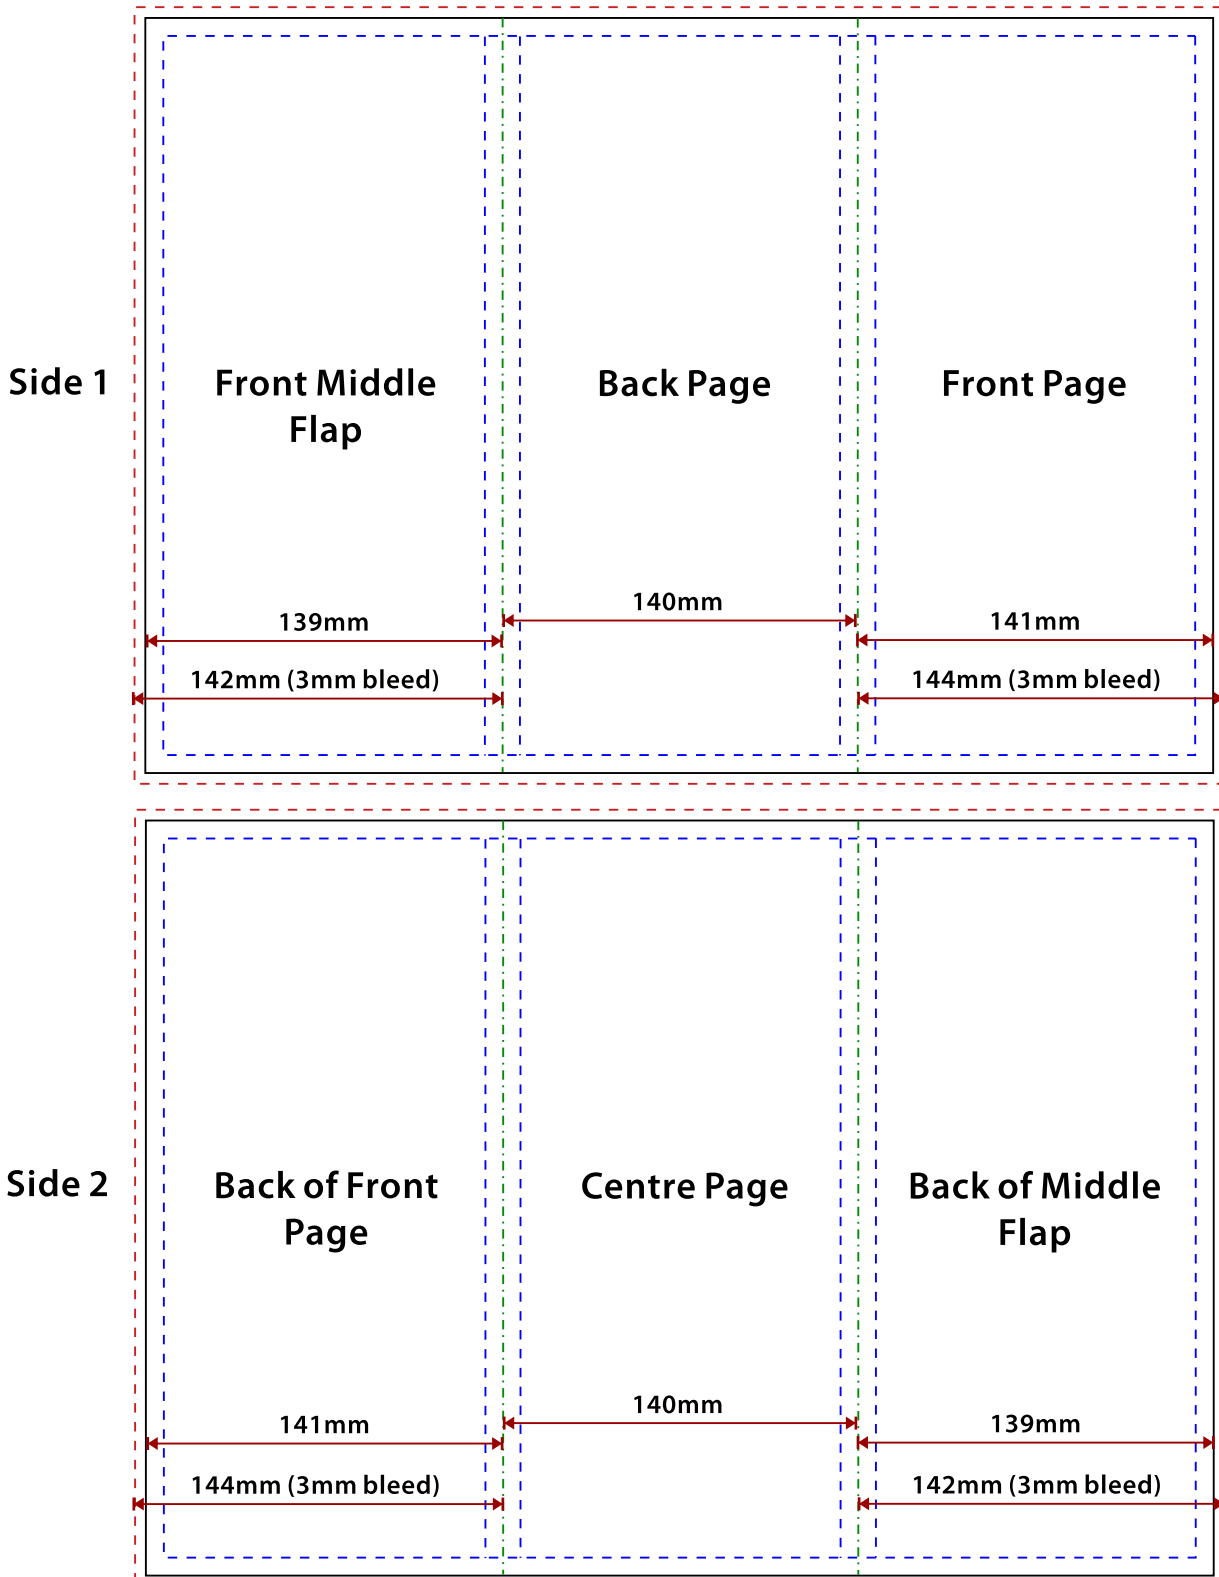

This is a 2 page document Artwork layout guide on the next page

It is a common mistake that people set this artwork in to 3 equal size panels per side. To fold an A4 sheet correctly into a tri-fold and that all images and text are centred on each panel please follow the guides set out in this document.

Without bleed you can sometimes end up with a white border around your artwork when trimmed, where you haven't carried your design far enough into the bleed area.

You must ensure that you don't leave any text or items that you don't need to be trimmed off within the bleed area.

Please don't supply Printer's Spreads, if your artwork is double sided or you have more than one design style. Please supply your artwork as individual pages.

PRODUCT INFORMATION

Product Name:	<i>A3 Tri-Fold Leaflet</i>
Total Page Size:	<i>426 x 303 mm (this is the size you must set your page)</i>
Size Trimmed:	<i>420 x 297 mm</i>
Size Folded:	<i>141 x 297 mm</i>
-----	<i>4mm MARGIN recommended (keep all text within the margin)</i>
_____	CUT LINE
-----	<i>Bleed Line</i>

Quality Print from a Creative Team

HOW TO PREPARE YOUR ARTWORK

A3 TRI-FOLD LEAFLET 141x297mm (finished size)

TOP TIP: Create one document for each side, this will prevent confusion over guide lines

Quality Print from a Creative Team